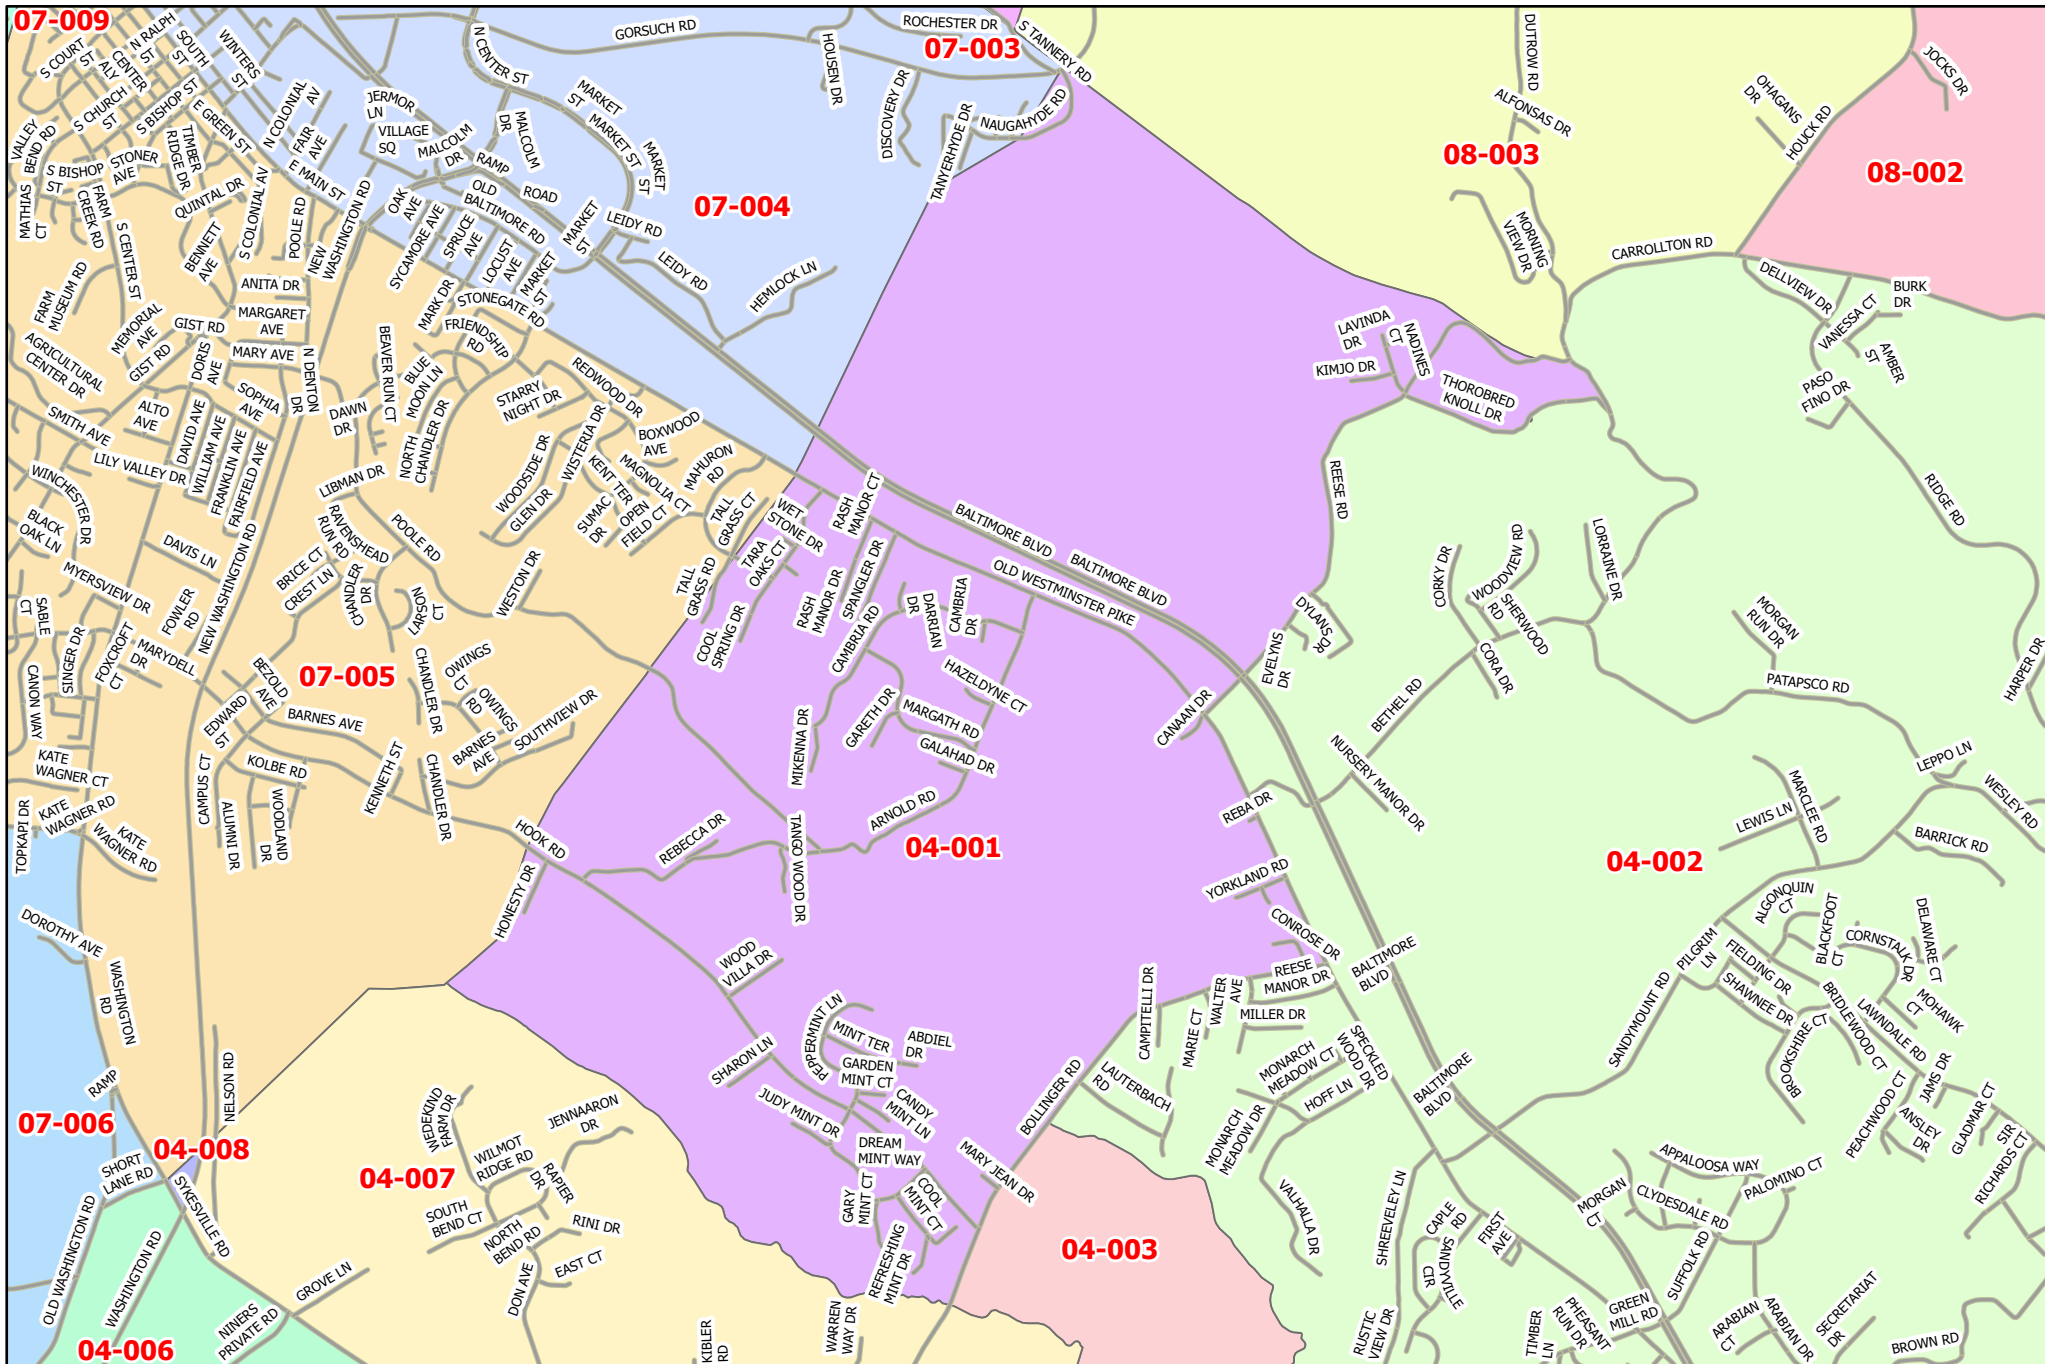

# Election Precinct 4-001

This data is prepared by Carroll County for internal use and is made available because it is public information. Carroll County, its agencies or employees, do not warrant its accuracy or suitability for any purpose. The reader should contact appropriate regulating agencies to determine accuracy or suitability of the data for a particular use.  
Prepared by the Carroll County Bureau of Technology Services, GIS Division 4/18/2022